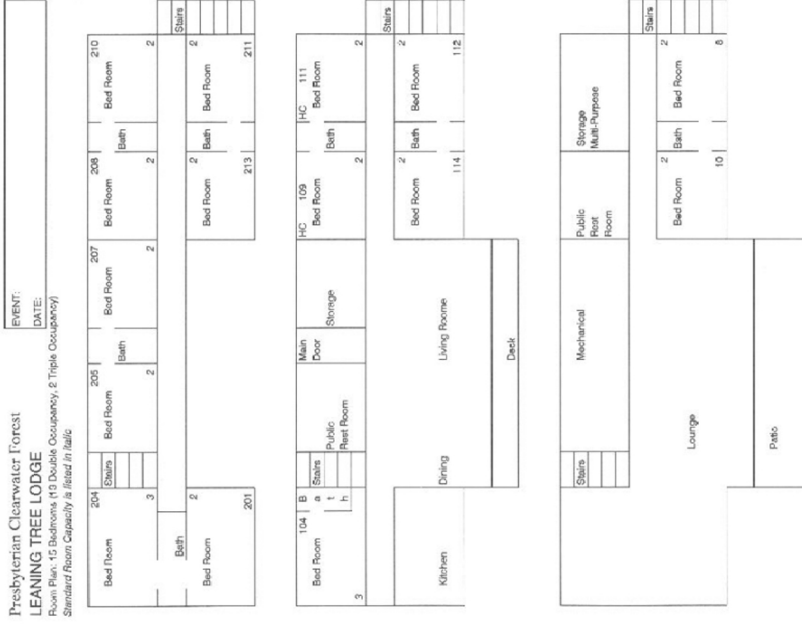

history

Named after the iconic tree that has been leaning over Clearwater Lake for many years, this wood-sided lodge is the perfect space for family reunions, weddings, conferences and retreats of all sizes.

overview

Sleeps: 32 persons
 Bedrooms: 15
 Bathrooms: 10
 Great Room Upstairs
 Kitchen
 Dining Room (seats 32)
 Terrace overlooking the lake
 Great Room Downstairs
 Basement walk-out to private beach

Floorplan